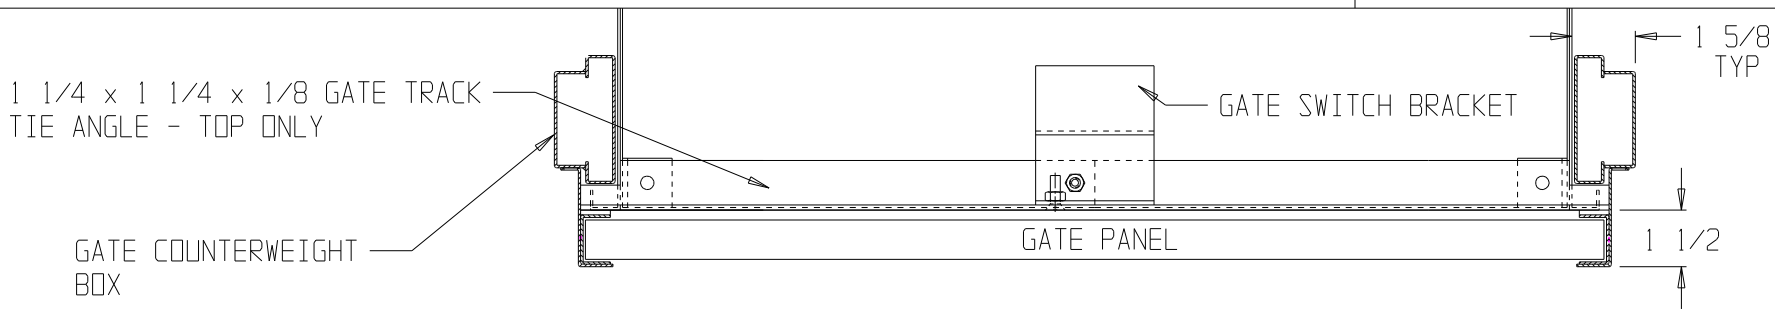

PLAN VIEW AT CAR TOP BEFORE GATE IS MOUNTED

PLAN VIEW AT CAR TOP AFTER GATE IS MOUNTED

JOB NAME	CUSTOMER	REVISIONS			
		SYM.	DATE	DESCRIPTION	BY

SHIP TO	TITLE: PLAN VIEW AT CAR TOP OF SLIDE-UP CAR GATE FOR INCLINATOR DUMBWAITER		8/24/05
	L.O. BY	DATE REQ	 Kafka Manufacturing Co. 7600 Industrial Dr. Forest Park, IL 60130 Phone: (708) 771-0970 Fax: (708) 771-0108
	APPROVED	PAINT	
	DATE L.O.	SHEET OF	
SCALE N.T.S.	# REQ'D	-A- DWG NO. 1000-427 JOB NO.	